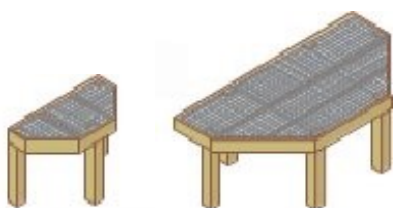

Bartlett Bench

The One to Grow On

Retail Ready™

List Price Sheet

It's time to merchandise more effectively and efficiently with Retail Ready™ and Sign-Up™!

**All Retail Ready fixtures come standard with galvanized mesh. They can be custom made with green coated mesh for an additional charge. Please call for pricing. Prices subject to change **

Container Gardening Work Station with Arbor Top

Item #	Size	Price
RR011A	5' x 6' x 8.5'h	$879
RR009A	7' x 8' x 8.5'h	$1044

Two Tier Display Island

Item #	Size	Price
RR021Set	6'x18'x6'h	$1859

Hotstack

Item #	Size	Price
RR005	6' x 6' x 6'h	$527

Adjustable Three Tier Rack

Item #	Size	Price
RR006	40"x78"x89"h	$406

SIGN-UP™ System

Item #	Size	Price
RR013	3'h x 6'	$146
RR014	3'h x 8'	$172
RR017	3'h x 2.5'	$102

Endcap Backboard

Item #	Size	Price
RR009B (board)	4'h x 6'	$219
RR009W (wire grid)	4'h x 6'	$219
RR009W (wire grid)	4'h x 6'	$219

Divider Backboard

Item #	Size	Price
RR008B (board)	3'h x 6'	$131
RR008L (lattice)	3'h x 6'	$131

Half Octagon Bench

Item #	Size	Price
RR003	1.5' x 3' x 2'h	$87
RR004	3' x 6' x 2'h	$186

Bench

Item #	Size	Price
RR001	3' x 6' x 2'h	$164
RR002	6' x 6' x 2'h	$274

www.BBWIRE.com