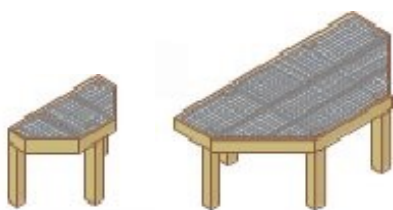

Adjustable Three Tier Rack

Item #	Size	Price
RR006	40"x78"x89"h	\$369

SIGN-UP™ System

Item #	Size	Price
RR013	3'h x 6'	\$132
RR014	3'h x 8'	\$156
RR017	3'h x 2.5'	\$92

Endcap Backboard

Item #	Size	Price
RR009B (board)	4'h x 6'	\$199
RR009L (Lattice)	4'h x 6'	\$199
RR009W (wire grid)	4'h x 6'	\$199

Divider Backboard

Item #	Size	Price
RR008B (board)	3'h x 6'	\$119
RR008L (lattice)	3'h x 6'	\$119

Half Octagon Bench

Item #	Size	Price
RR003	1.5' x 3' x 2'h	\$79
RR004	3' x 6' x 2'h	\$169

Bench

Item #	Size	Price
RR001	3' x 6' x 2'h	\$149
RR002	6' x 6' x 2'h	\$249